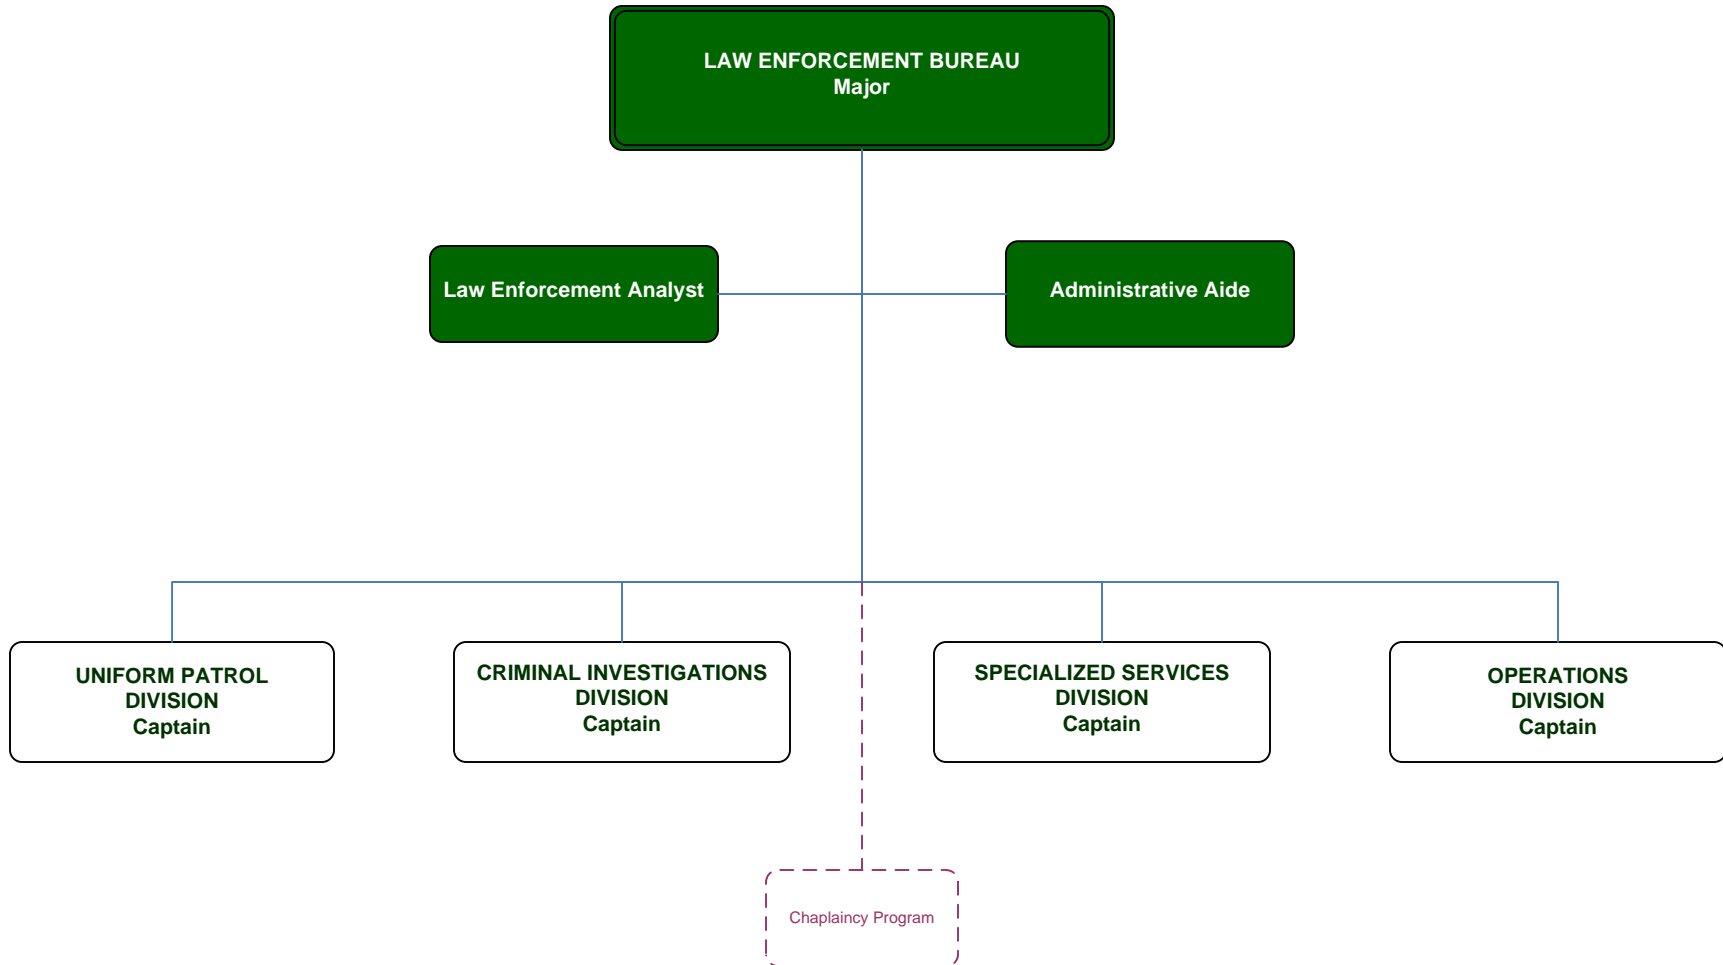

Highlands County Sheriff's Office

Organizational Chart FY 2017 - 2018

TOTAL FULL-TIME POSITIONS IN AGENCY:	358
TOTAL PART-TIME POSITIONS IN AGENCY:	13
TOTAL AGENCY POSITIONS:	371
FULL-TIME POSITIONS ON PAGE:	7
PART-TIME POSITIONS ON PAGE:	0

OPS NOT INCLUDED IN FTE'S

Represents additional functions under position

Sheriff Paul Blackman

October 11, 2017
Effective Date

FULL-TIME POSITIONS: 23
PART-TIME POSITIONS: 1

FULL-TIME POSITIONS:	9
PART-TIME POSITIONS:	0

FULL-TIME POSITIONS: 13
PART-TIME POSITIONS: 2

FULL-TIME POSITIONS: 67
PART-TIME POSITIONS: 0

OPERATIONS DIVISION
Captain

FACILITY MAINTENANCE UNIT
Foreman

Maintenance Technician
(2)

PT D/D PROGRAM
OPS Sworn