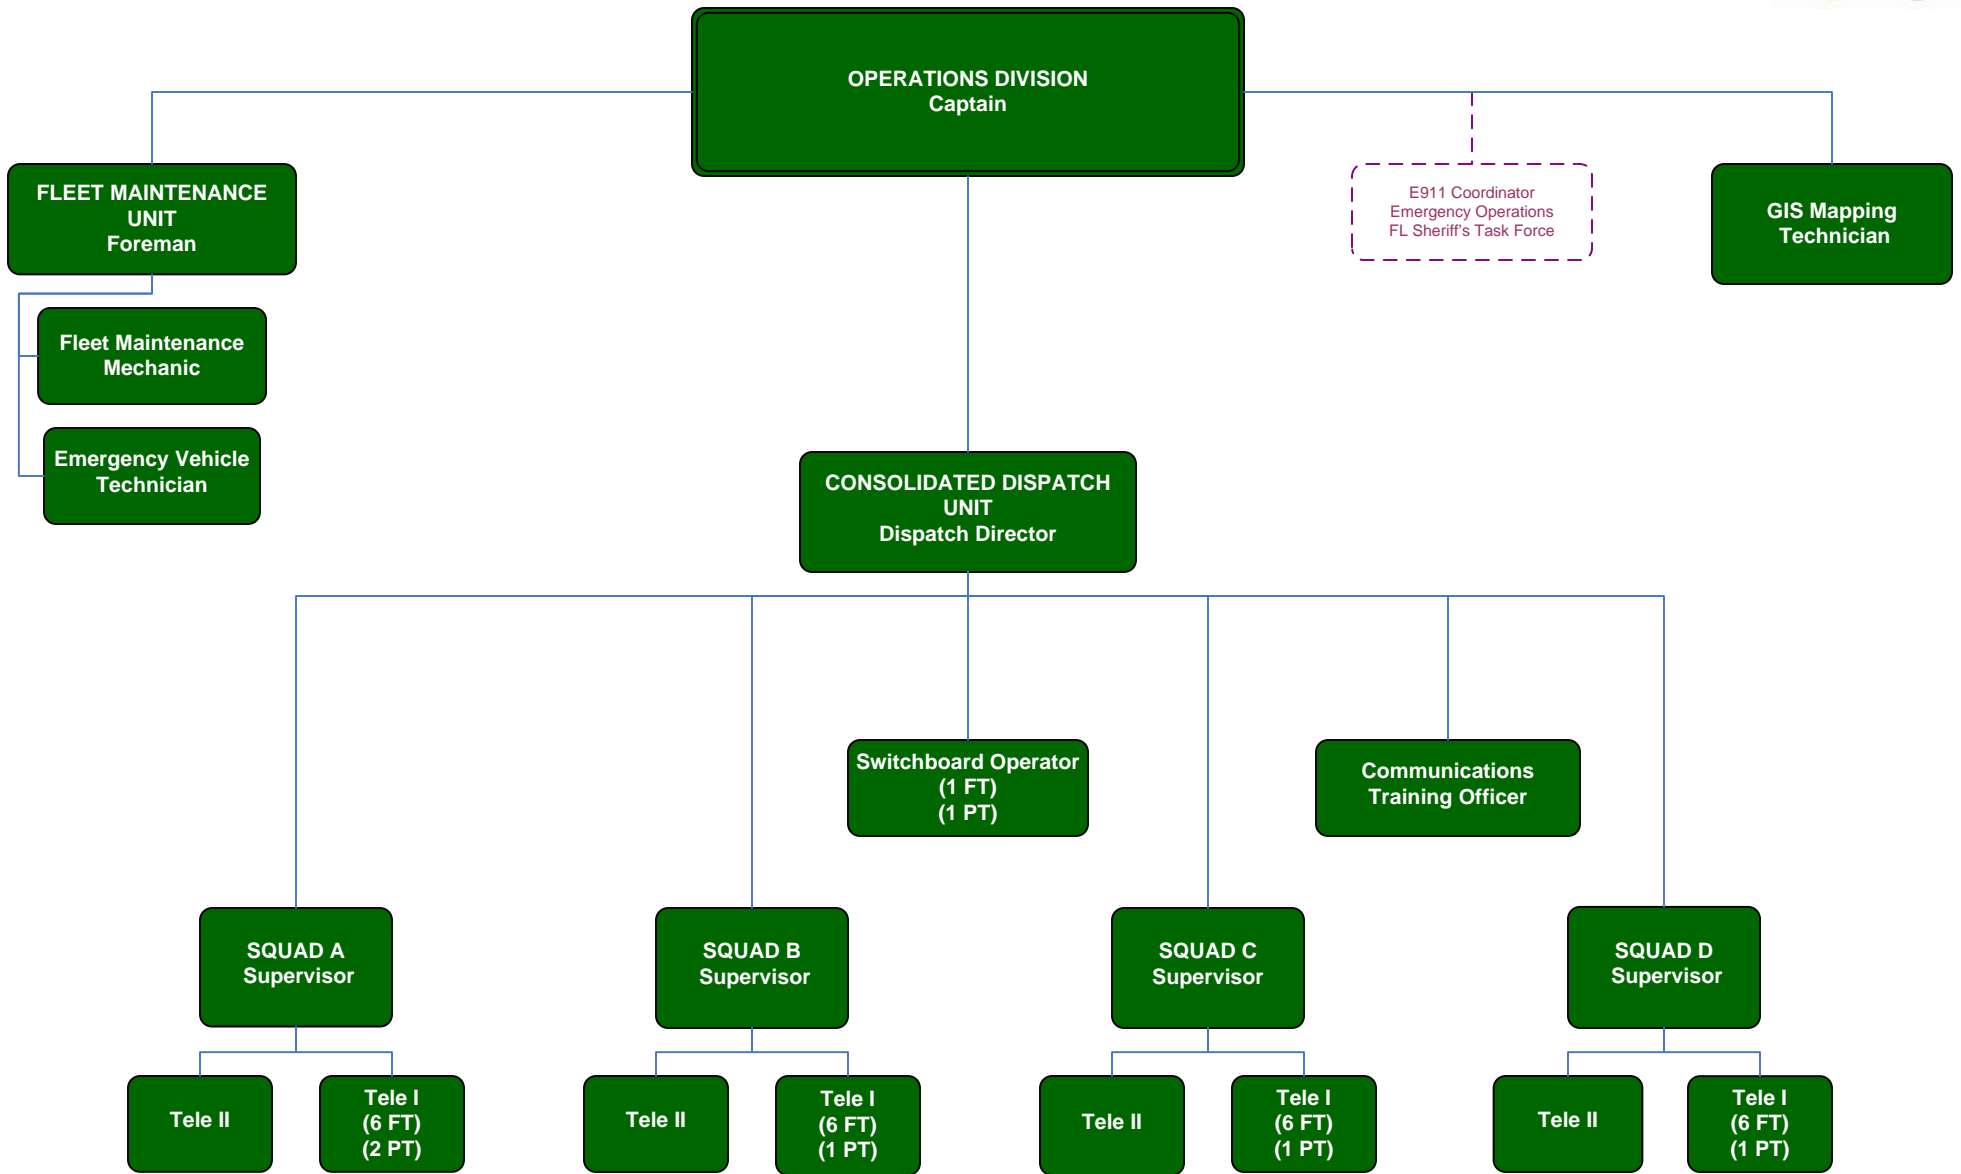

**Sergeant
(2)**

**Sergeant
(2)**

**POWER SQUAD
A / B
Deputy Sheriff
(4)**

**POWER SQUAD
C / D
Deputy Sheriff
(4)**

**Deputy Sheriff
(11)**

**Deputy Sheriff
(11)**

**Deputy Sheriff
(11)**

**Deputy Sheriff
(10)**

FULL-TIME POSITIONS: 64
PART-TIME POSITIONS: 0

FULL-TIME POSITIONS: 55
PART-TIME POSITIONS: 4

SPECIALIZED SERVICES DIVISION
Captain

FULL-TIME POSITIONS: 48
PART-TIME POSITIONS: 0

FULL-TIME POSITIONS:	40
PART-TIME POSITIONS:	6

FULL-TIME POSITIONS: 13
PART-TIME POSITIONS: 2

FULL-TIME POSITIONS: 67
PART-TIME POSITIONS: 0

OPERATIONS DIVISION
Captain

FACILITY MAINTENANCE UNIT
Foreman

Maintenance Technician
(2)

PT D/D PROGRAM
OPS Sworn

OPERATIONS UNIT
Lieutenant

CLASSIFICATIONS & TRANSPORTATION
Sergeant

FOOD SERVICES
Manager

OPERATIONS SUPPORT
Sergeant

TRANSPORTATION
Detention Deputy
(4)

CLASSIFICATIONS
Detention Support Officer
(2)

Cook
(5)