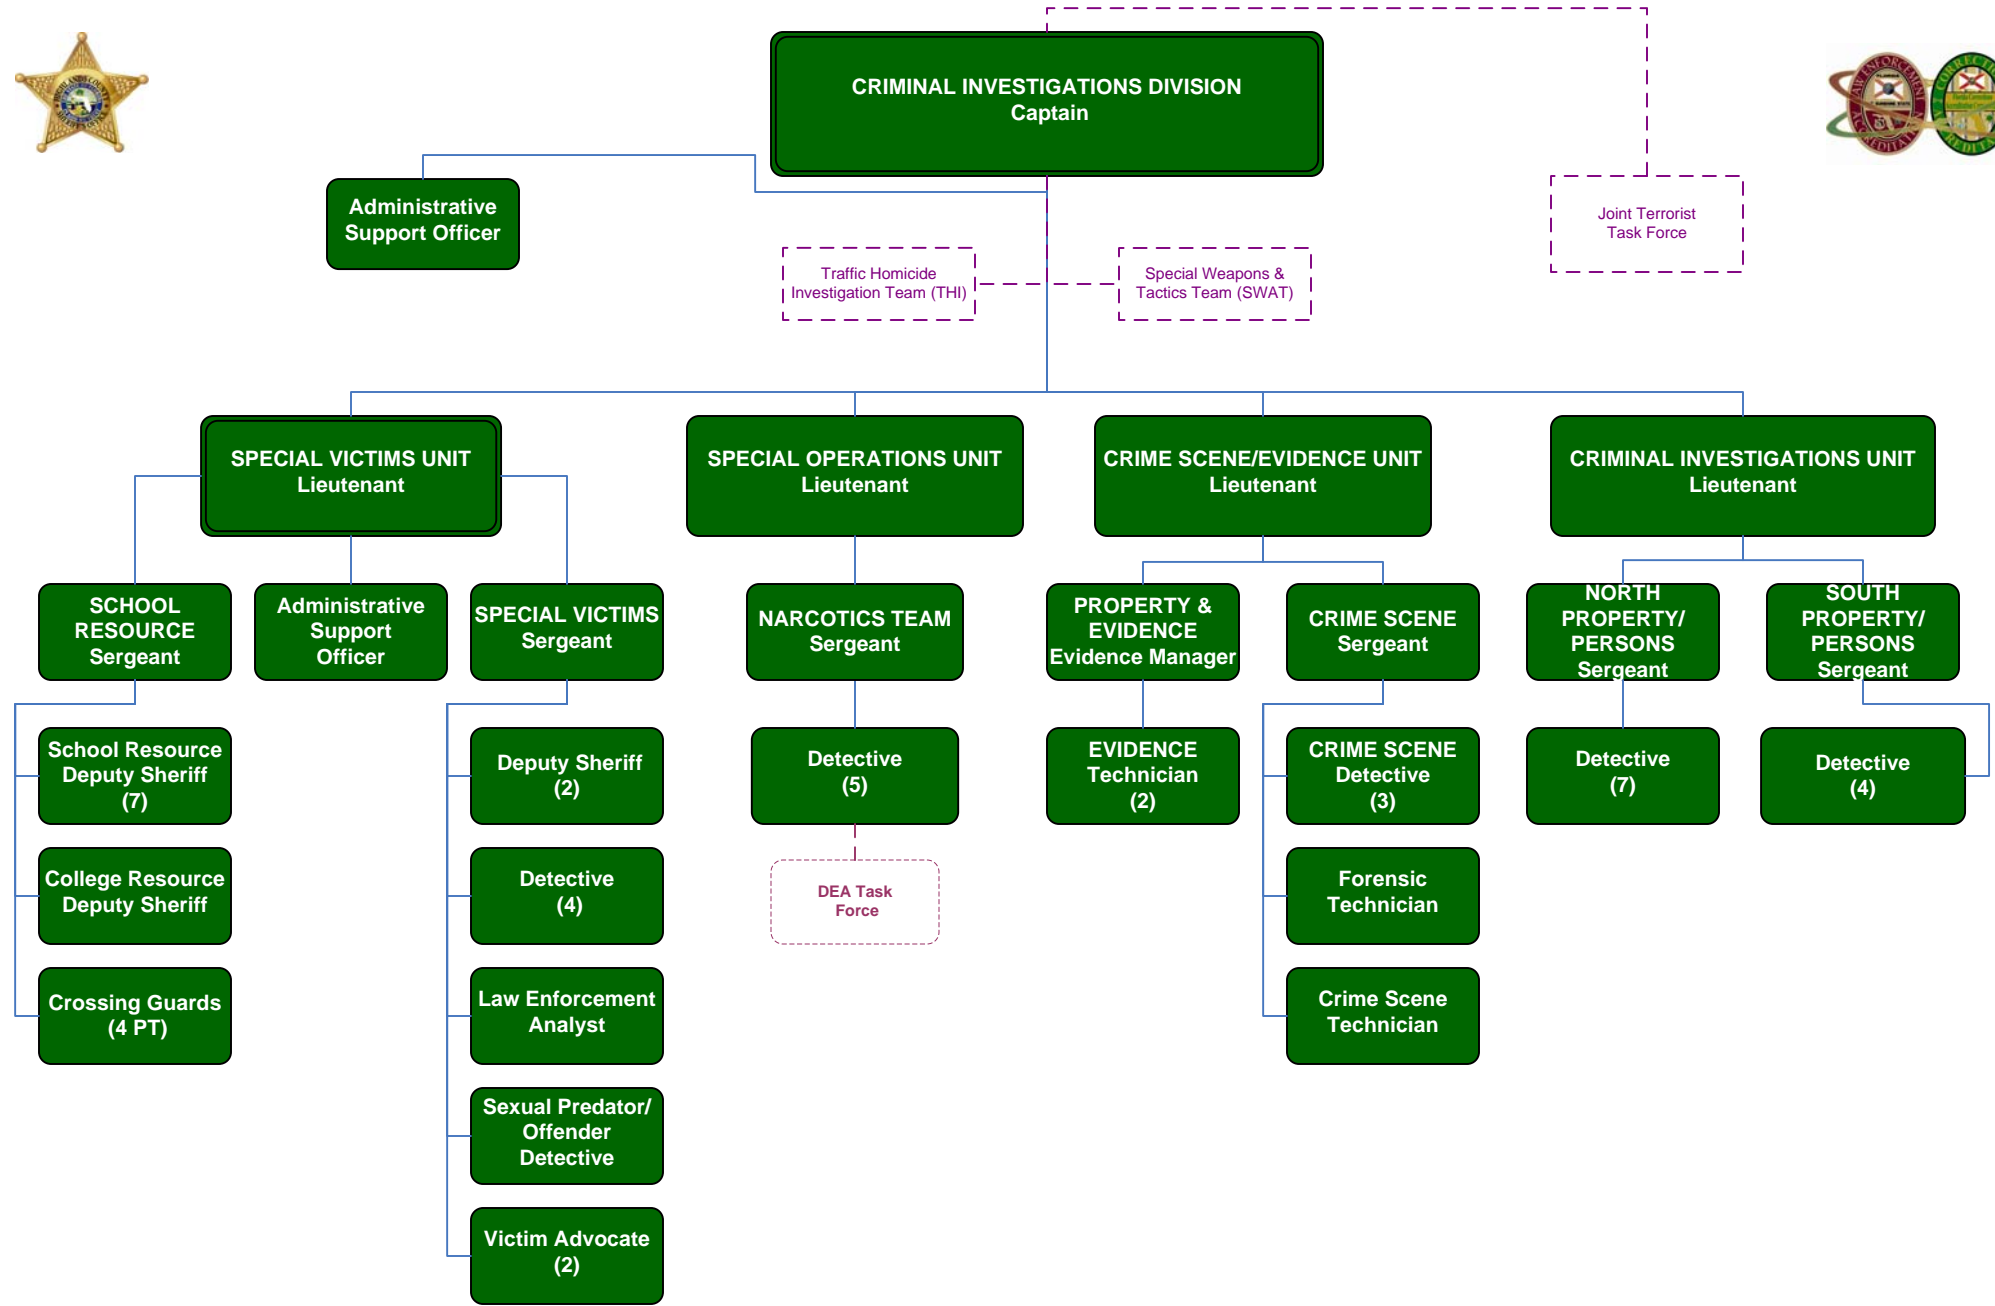

**Sergeant
(2)**

**Sergeant
(2)**

**POWER SQUAD
A / B
Deputy Sheriff
(4)**

**POWER SQUAD
C / D
Deputy Sheriff
(4)**

**Deputy Sheriff
(11)**

**Deputy Sheriff
(11)**

**Deputy Sheriff
(11)**

**Deputy Sheriff
(10)**

FULL-TIME POSITIONS: 64
PART-TIME POSITIONS: 0

FULL-TIME POSITIONS: 55
PART-TIME POSITIONS: 4

SPECIALIZED SERVICES DIVISION
Captain

FULL-TIME POSITIONS: 48
PART-TIME POSITIONS: 0

FULL-TIME POSITIONS:	40
PART-TIME POSITIONS:	6

FULL-TIME POSITIONS: 13
PART-TIME POSITIONS: 2

FULL-TIME POSITIONS: 67
PART-TIME POSITIONS: 0

OPERATIONS DIVISION
Captain

FACILITY MAINTENANCE UNIT
Foreman

Maintenance Technician
(2)

PT D/D PROGRAM
OPS Sworn

OPERATIONS UNIT
Lieutenant

CLASSIFICATIONS & TRANSPORTATION
Sergeant

FOOD SERVICES
Manager

OPERATIONS SUPPORT
Sergeant

TRANSPORTATION
Detention Deputy
(4)

CLASSIFICATIONS
Detention Support Officer
(2)

Cook
(5)