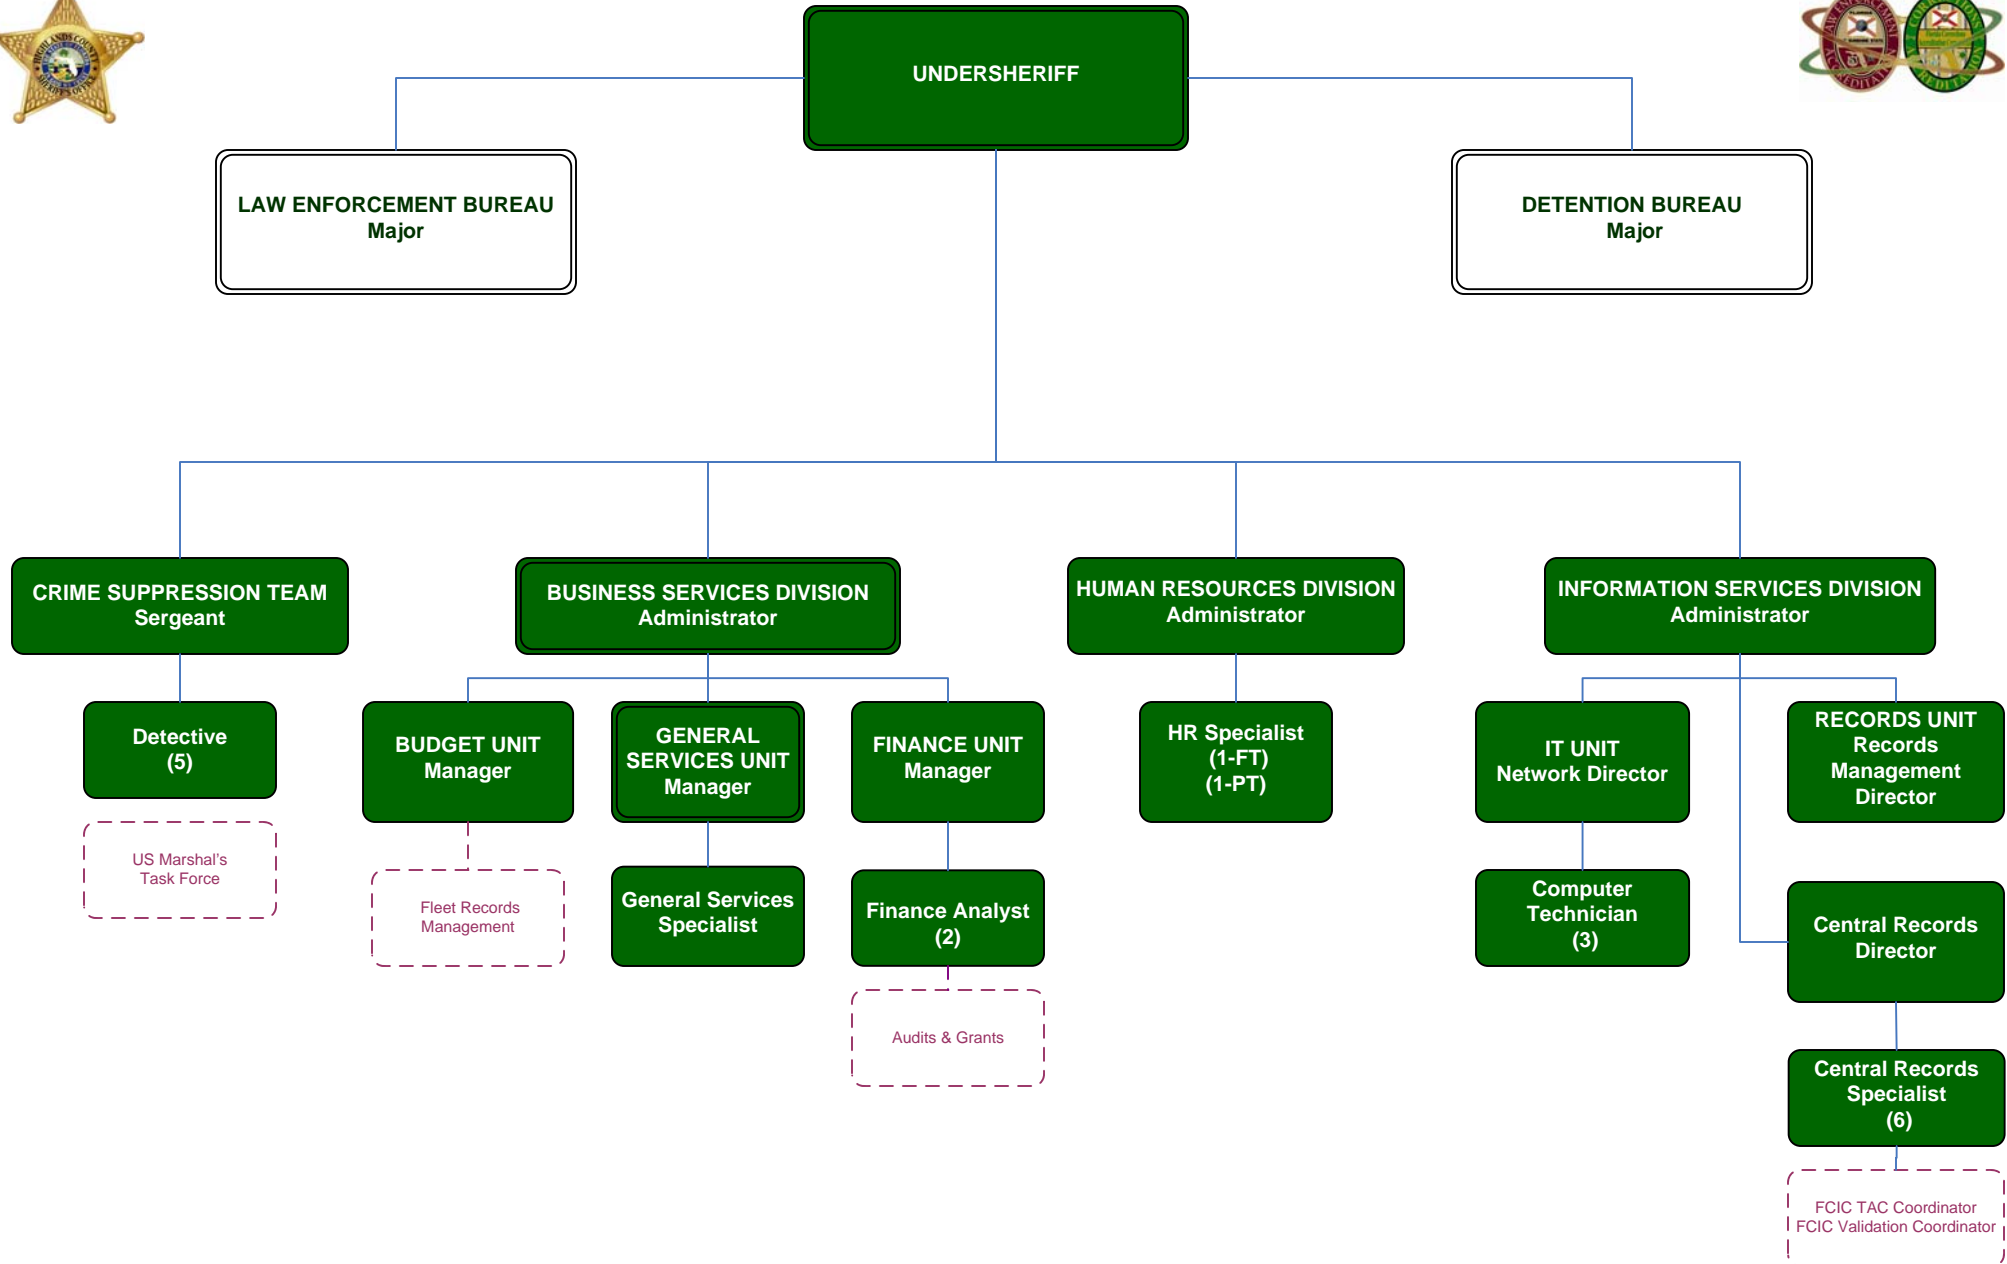

Highlands County Sheriff's Office

Organizational Chart FY 2017 - 2018

TOTAL FULL-TIME POSITIONS IN AGENCY:	358
TOTAL PART-TIME POSITIONS IN AGENCY:	13
TOTAL AGENCY POSITIONS:	371
FULL-TIME POSITIONS ON PAGE:	7
PART-TIME POSITIONS ON PAGE:	0

OPS NOT INCLUDED IN FTE'S

Represents additional functions under position

Sheriff Paul Blackman

October 11, 2017
Effective Date

FULL-TIME POSITIONS: 23
PART-TIME POSITIONS: 1

FULL-TIME POSITIONS:	9
PART-TIME POSITIONS:	0

FULL-TIME POSITIONS: 13
PART-TIME POSITIONS: 2

FULL-TIME POSITIONS: 67
PART-TIME POSITIONS: 0

OPERATIONS DIVISION
Captain

FACILITY MAINTENANCE UNIT
Foreman

Maintenance Technician
(2)

PT D/D PROGRAM
OPS Sworn

OPERATIONS UNIT
Lieutenant

CLASSIFICATIONS & TRANSPORTATION
Sergeant

FOOD SERVICES
Manager

OPERATIONS SUPPORT
Sergeant

TRANSPORTATION
Detention Deputy
(4)

CLASSIFICATIONS
Detention Support Officer
(2)

Cook
(5)