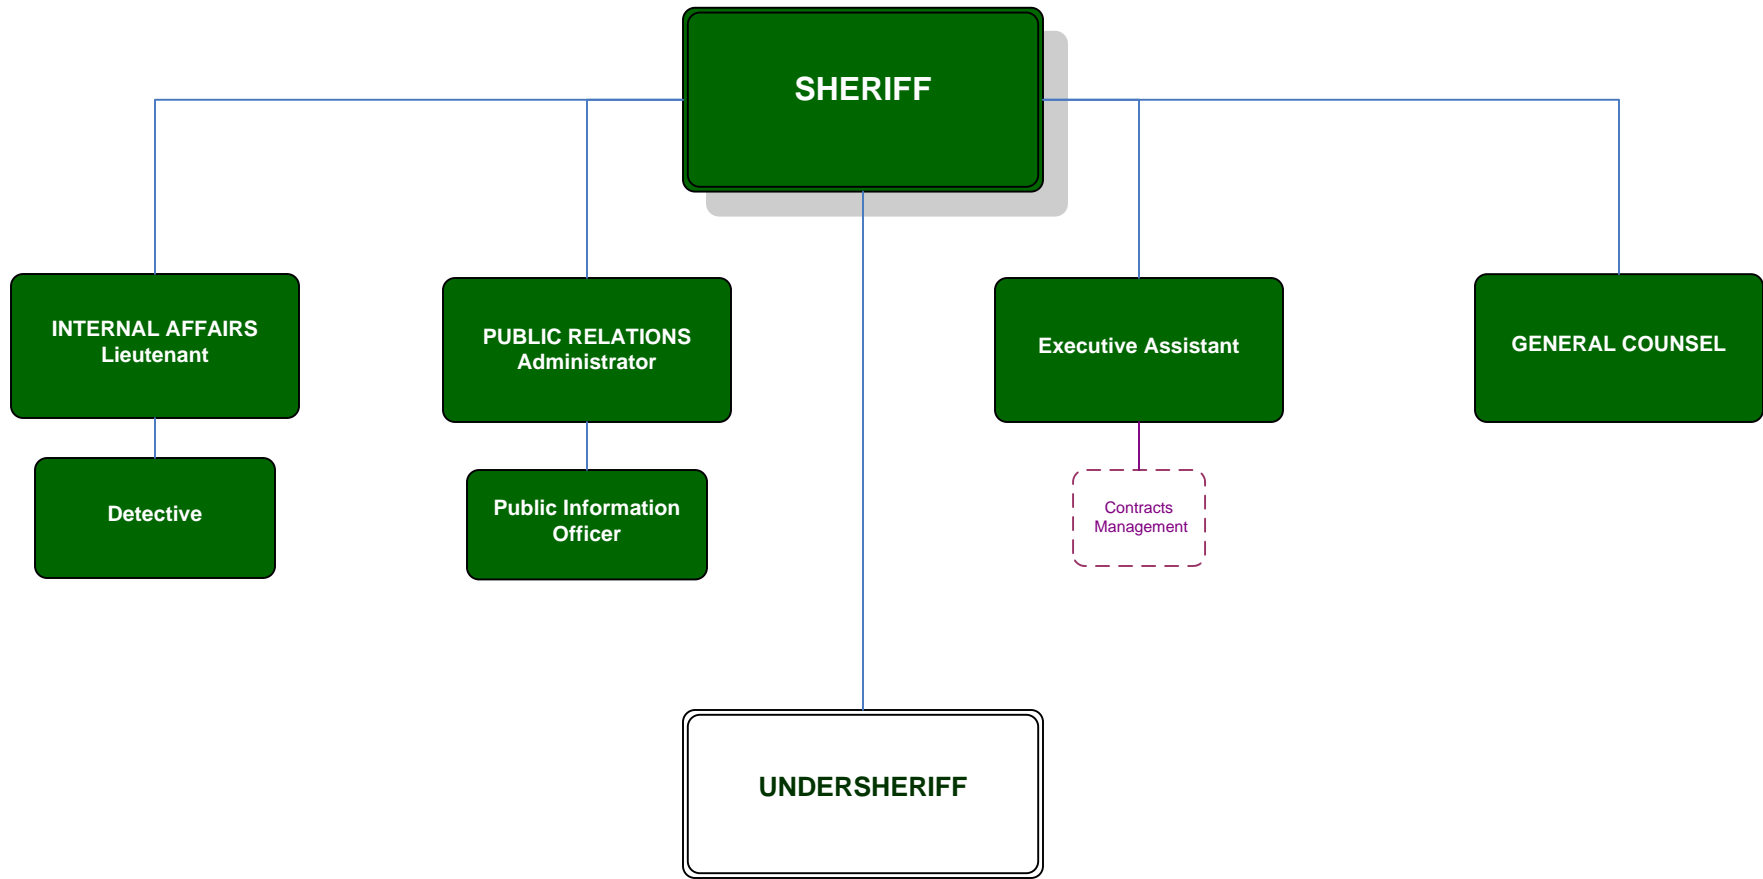

Highlands County Sheriff's Office

Organizational Chart FY 2017 - 2018

TOTAL FULL-TIME POSITIONS IN AGENCY:	358
TOTAL PART-TIME POSITIONS IN AGENCY:	13
TOTAL AGENCY POSITIONS:	371
FULL-TIME POSITIONS ON PAGE:	7
PART-TIME POSITIONS ON PAGE:	0

OPS NOT INCLUDED IN FTE'S

Represents additional functions under position

Sheriff Paul Blackman

October 11, 2017
Effective Date

FULL-TIME POSITIONS: 23
PART-TIME POSITIONS: 1

FULL-TIME POSITIONS:	9
PART-TIME POSITIONS:	0

**UNIFORM PATROL DIVISION
Captain**

Dive Team

**PATROL SQUAD A
Lieutenant**

**PATROL SQUAD B
Lieutenant**

**PATROL SQUAD C
Lieutenant**

**PATROL SQUAD D
Lieutenant**

**Sergeant
(2)**

**Sergeant
(2)**