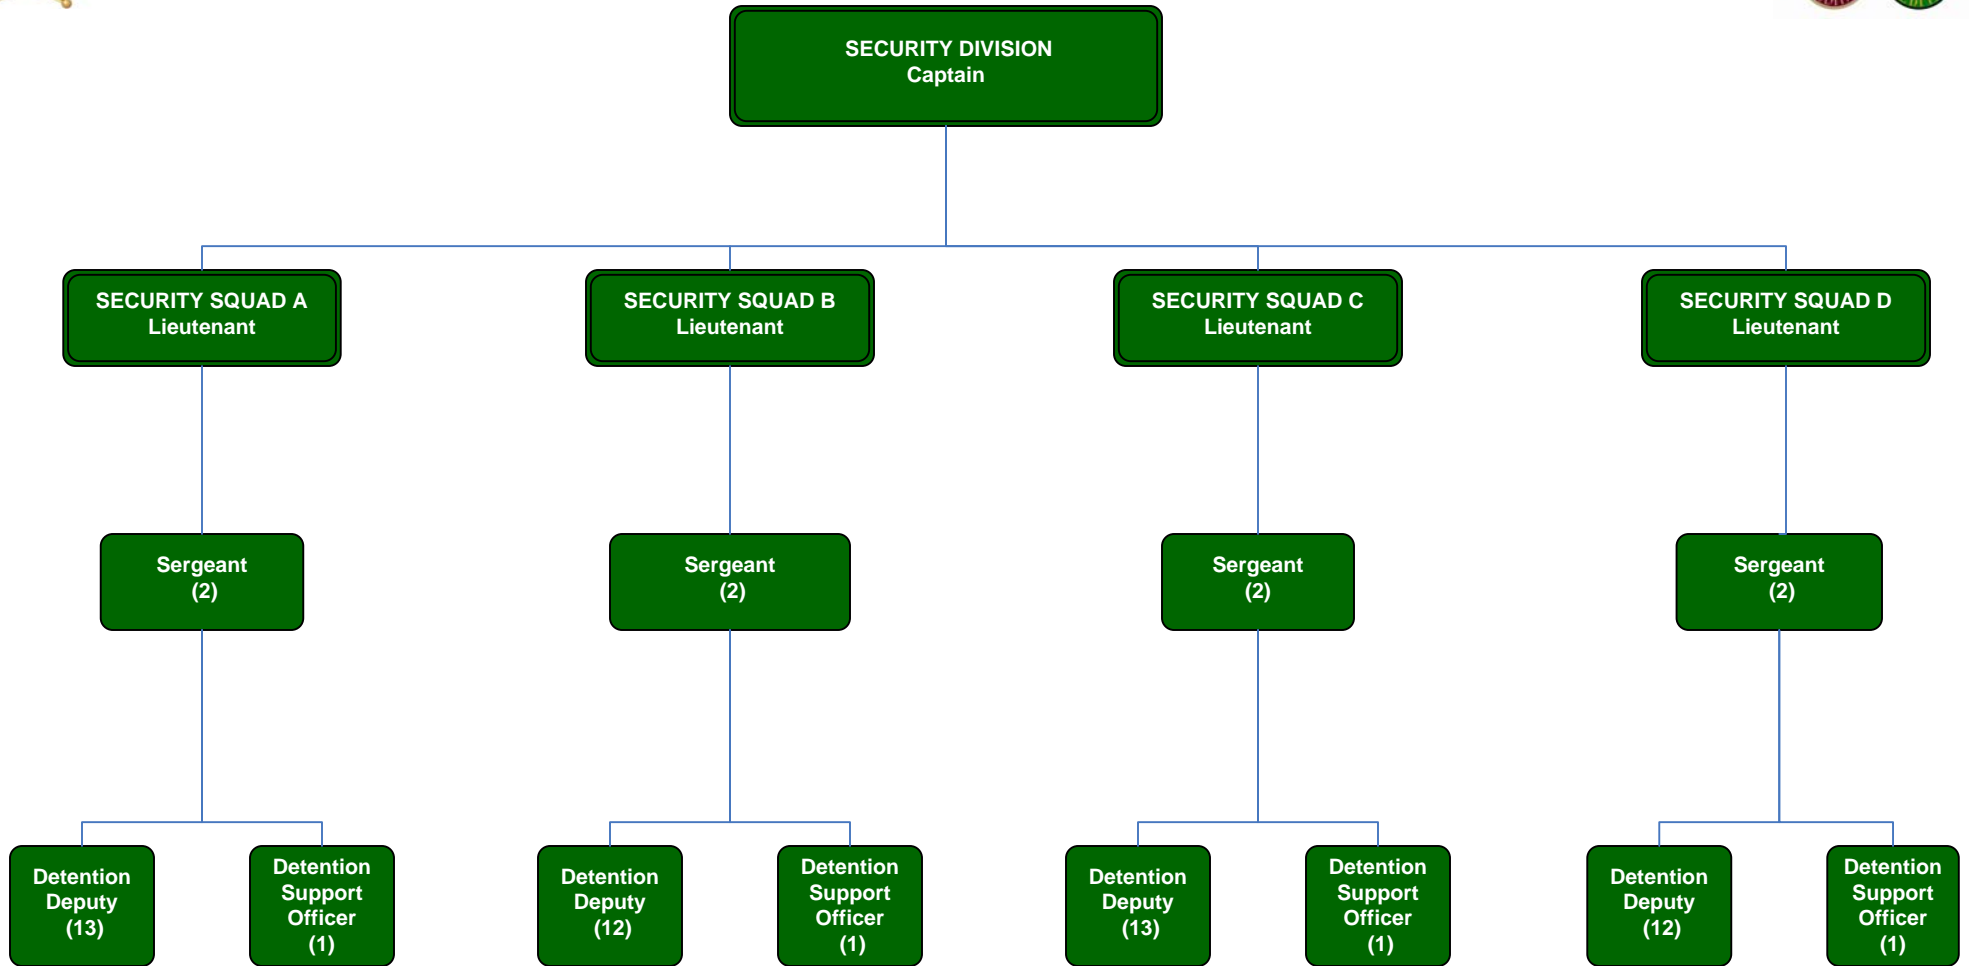

**Sergeant
(2)**

**Sergeant
(2)**

**POWER SQUAD
A / B
Deputy Sheriff
(4)**

**POWER SQUAD
C / D
Deputy Sheriff
(4)**

**Deputy Sheriff
(11)**

**Deputy Sheriff
(11)**

**Deputy Sheriff
(11)**

**Deputy Sheriff
(10)**

FULL-TIME POSITIONS: 64
PART-TIME POSITIONS: 0

FULL-TIME POSITIONS: 55
PART-TIME POSITIONS: 4

SPECIALIZED SERVICES DIVISION
Captain

FULL-TIME POSITIONS: 48
PART-TIME POSITIONS: 0

FULL-TIME POSITIONS:	40
PART-TIME POSITIONS:	6

FULL-TIME POSITIONS: 13
PART-TIME POSITIONS: 2

FULL-TIME POSITIONS: 67
PART-TIME POSITIONS: 0

OPERATIONS DIVISION
Captain

FACILITY MAINTENANCE UNIT
Foreman

Maintenance Technician
(2)

PT D/D PROGRAM
OPS Sworn

OPERATIONS UNIT
Lieutenant

CLASSIFICATIONS & TRANSPORTATION
Sergeant

FOOD SERVICES
Manager

OPERATIONS SUPPORT
Sergeant

TRANSPORTATION
Detention Deputy
(4)

CLASSIFICATIONS
Detention Support Officer
(2)

Cook
(5)