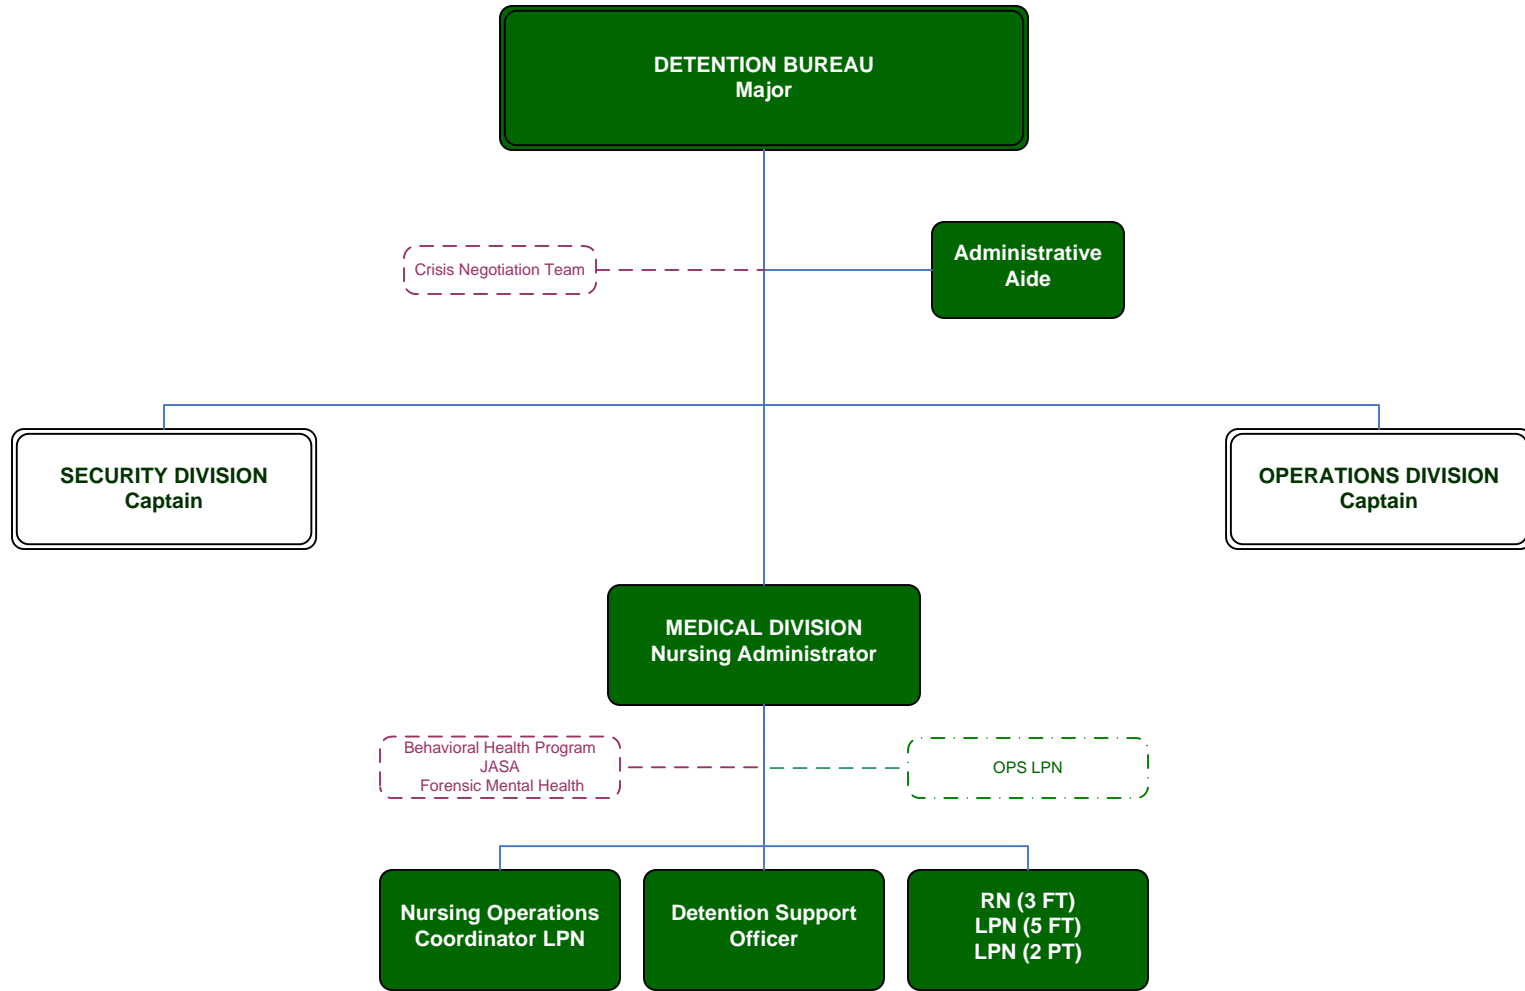

**Sergeant
(2)**

**Sergeant
(2)**

**POWER SQUAD
A / B
Deputy Sheriff
(4)**

**POWER SQUAD
C / D
Deputy Sheriff
(4)**

**Deputy Sheriff
(11)**

**Deputy Sheriff
(11)**

**Deputy Sheriff
(11)**

**Deputy Sheriff
(10)**

FULL-TIME POSITIONS: 64
PART-TIME POSITIONS: 0

FULL-TIME POSITIONS: 55
PART-TIME POSITIONS: 4

SPECIALIZED SERVICES DIVISION
Captain

FULL-TIME POSITIONS: 48
PART-TIME POSITIONS: 0

FULL-TIME POSITIONS:	40
PART-TIME POSITIONS:	6

FULL-TIME POSITIONS: 13
PART-TIME POSITIONS: 2

FULL-TIME POSITIONS: 67
PART-TIME POSITIONS: 0

OPERATIONS DIVISION
Captain

FACILITY MAINTENANCE UNIT
Foreman

Maintenance Technician
(2)

PT D/D PROGRAM
OPS Sworn

OPERATIONS UNIT
Lieutenant

CLASSIFICATIONS & TRANSPORTATION
Sergeant

FOOD SERVICES
Manager

OPERATIONS SUPPORT
Sergeant

TRANSPORTATION
Detention Deputy
(4)

CLASSIFICATIONS
Detention Support Officer
(2)

Cook
(5)