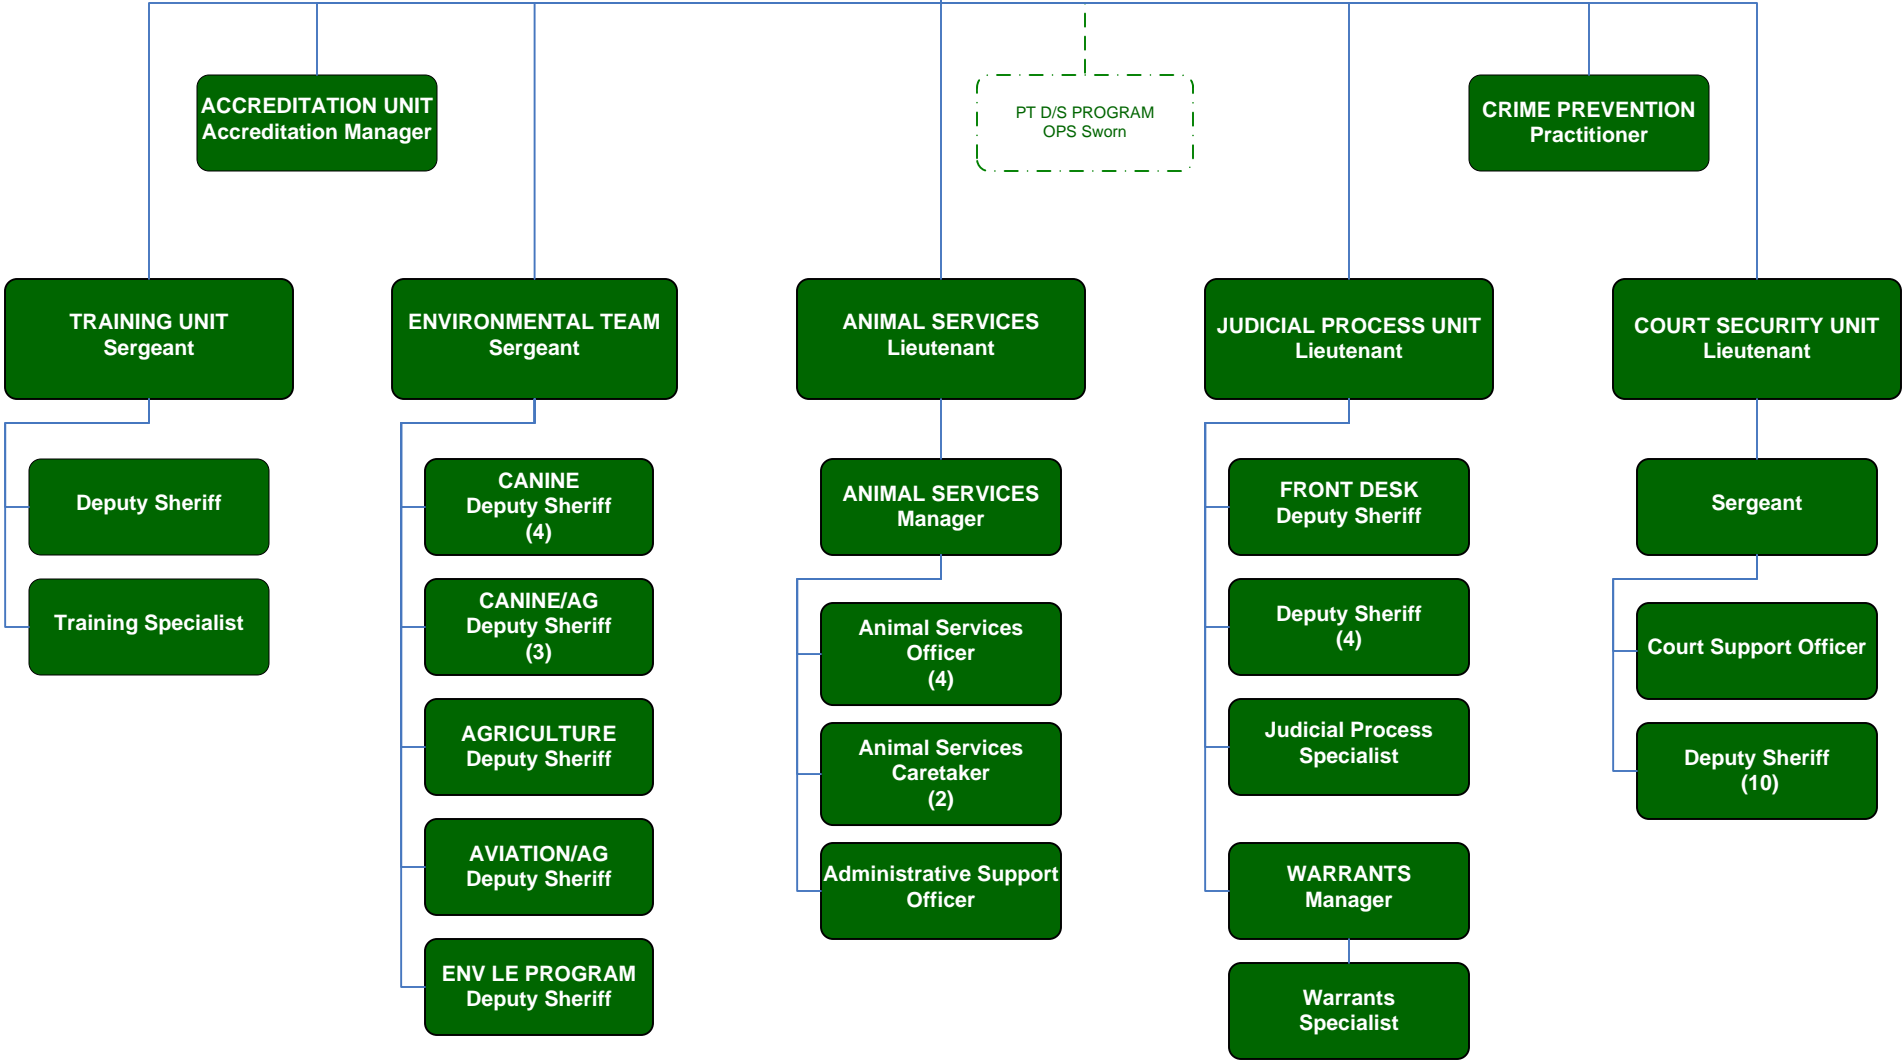

Highlands County Sheriff's Office

Organizational Chart FY 2017 - 2018

TOTAL FULL-TIME POSITIONS IN AGENCY:	358
TOTAL PART-TIME POSITIONS IN AGENCY:	13
TOTAL AGENCY POSITIONS:	371
FULL-TIME POSITIONS ON PAGE:	7
PART-TIME POSITIONS ON PAGE:	0

**Sergeant
(2)**

**Sergeant
(2)**

**POWER SQUAD
A / B
Deputy Sheriff
(4)**

**POWER SQUAD
C / D
Deputy Sheriff
(4)**

**Deputy Sheriff
(11)**

**Deputy Sheriff
(11)**

**Deputy Sheriff
(11)**

**Deputy Sheriff
(10)**

FULL-TIME POSITIONS: 64
PART-TIME POSITIONS: 0

FULL-TIME POSITIONS: 55
PART-TIME POSITIONS: 4

SPECIALIZED SERVICES DIVISION
Captain

FULL-TIME POSITIONS: 48
PART-TIME POSITIONS: 0

FULL-TIME POSITIONS:	40
PART-TIME POSITIONS:	6

FULL-TIME POSITIONS: 13
PART-TIME POSITIONS: 2

FULL-TIME POSITIONS: 67
PART-TIME POSITIONS: 0

OPERATIONS DIVISION
Captain

FACILITY MAINTENANCE UNIT
Foreman

Maintenance Technician
(2)

PT D/D PROGRAM
OPS Sworn